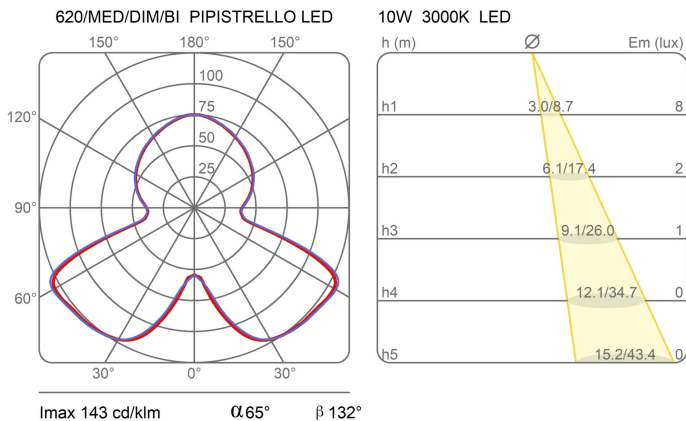

Family	Pipistrello Med
Typology	Table
Utilisation	Indoor

Dimensions

Height	50-62 cm
Diameter	40 cm
Power supply cable length	45+200 cm
Weight	5 Kg

Materials

Structure	aluminium brass copper stainless steel	Diffuser	methacrylate 040
Base	iron		

Voltage	230V	Watt	6.8 W
Power unit	Included	Lumen	868 lm
Mounting Power Supply	Plug-in	CRI	>80
Power supply	Electronic power supply	Duration	50000 h
Dimming	Dimmer on the cable	CCT	2700 K
		Energy class	E

Certifications

EcoLabel

Photometric curves