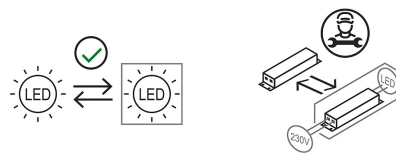

Certifications

EcoLabel