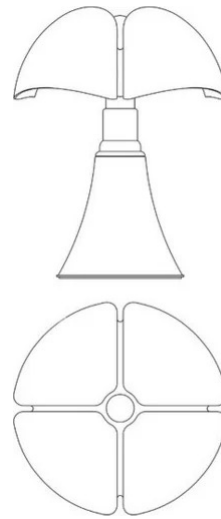

Minipipistrello Cordless

Gae Aulenti

colors

Typology	Table
Utilisation	Indoor

5V 2.9 W 386 lm

diffuse light

Thanks to LED technology, the Minipipistrello is now available in a portable, dimmable, cordless version with rechargeable battery and touch sensor. Minipipistrello is ready to go anywhere you want, for a romantic dinner, a date on the terrace, as an ideal companion for limitless living. Cordless system, rechargeable (battery charger and battery included) by Micro-USB / Type-C, charge duration: 6 hours. Also rechargeable with power-compatible banks. Diffused-light lamp. Glazed stainless steel telescope. White opal methacrylate diffuser. Structure and knob in painted aluminum. LED light source integrated.

Each Pipistrello Mini has a fixed telescope; it cannot be extended. The shape is retained, but not the mechanical movement.

Family	Minipipistrello Cordless
Typology	Table
Utilisation	Indoor

Dimensions

Height	35 cm
Diameter	27 cm
Weight	1.8 Kg

Materials

Structure	aluminium brass copper stainless steel	Diffuser	methacrylate 040
Base	iron		

Voltage	5V	Watt	2.9 W
Power unit	Included	Lumen	386 lm
Mounting Power Supply	Plug-in	CRI	>80
Power supply	Dimmable electronic power supply and rechargeable battery	Duration	50000 h
Dimming	Touch on body	CCT	2700 K
		Energy class	E